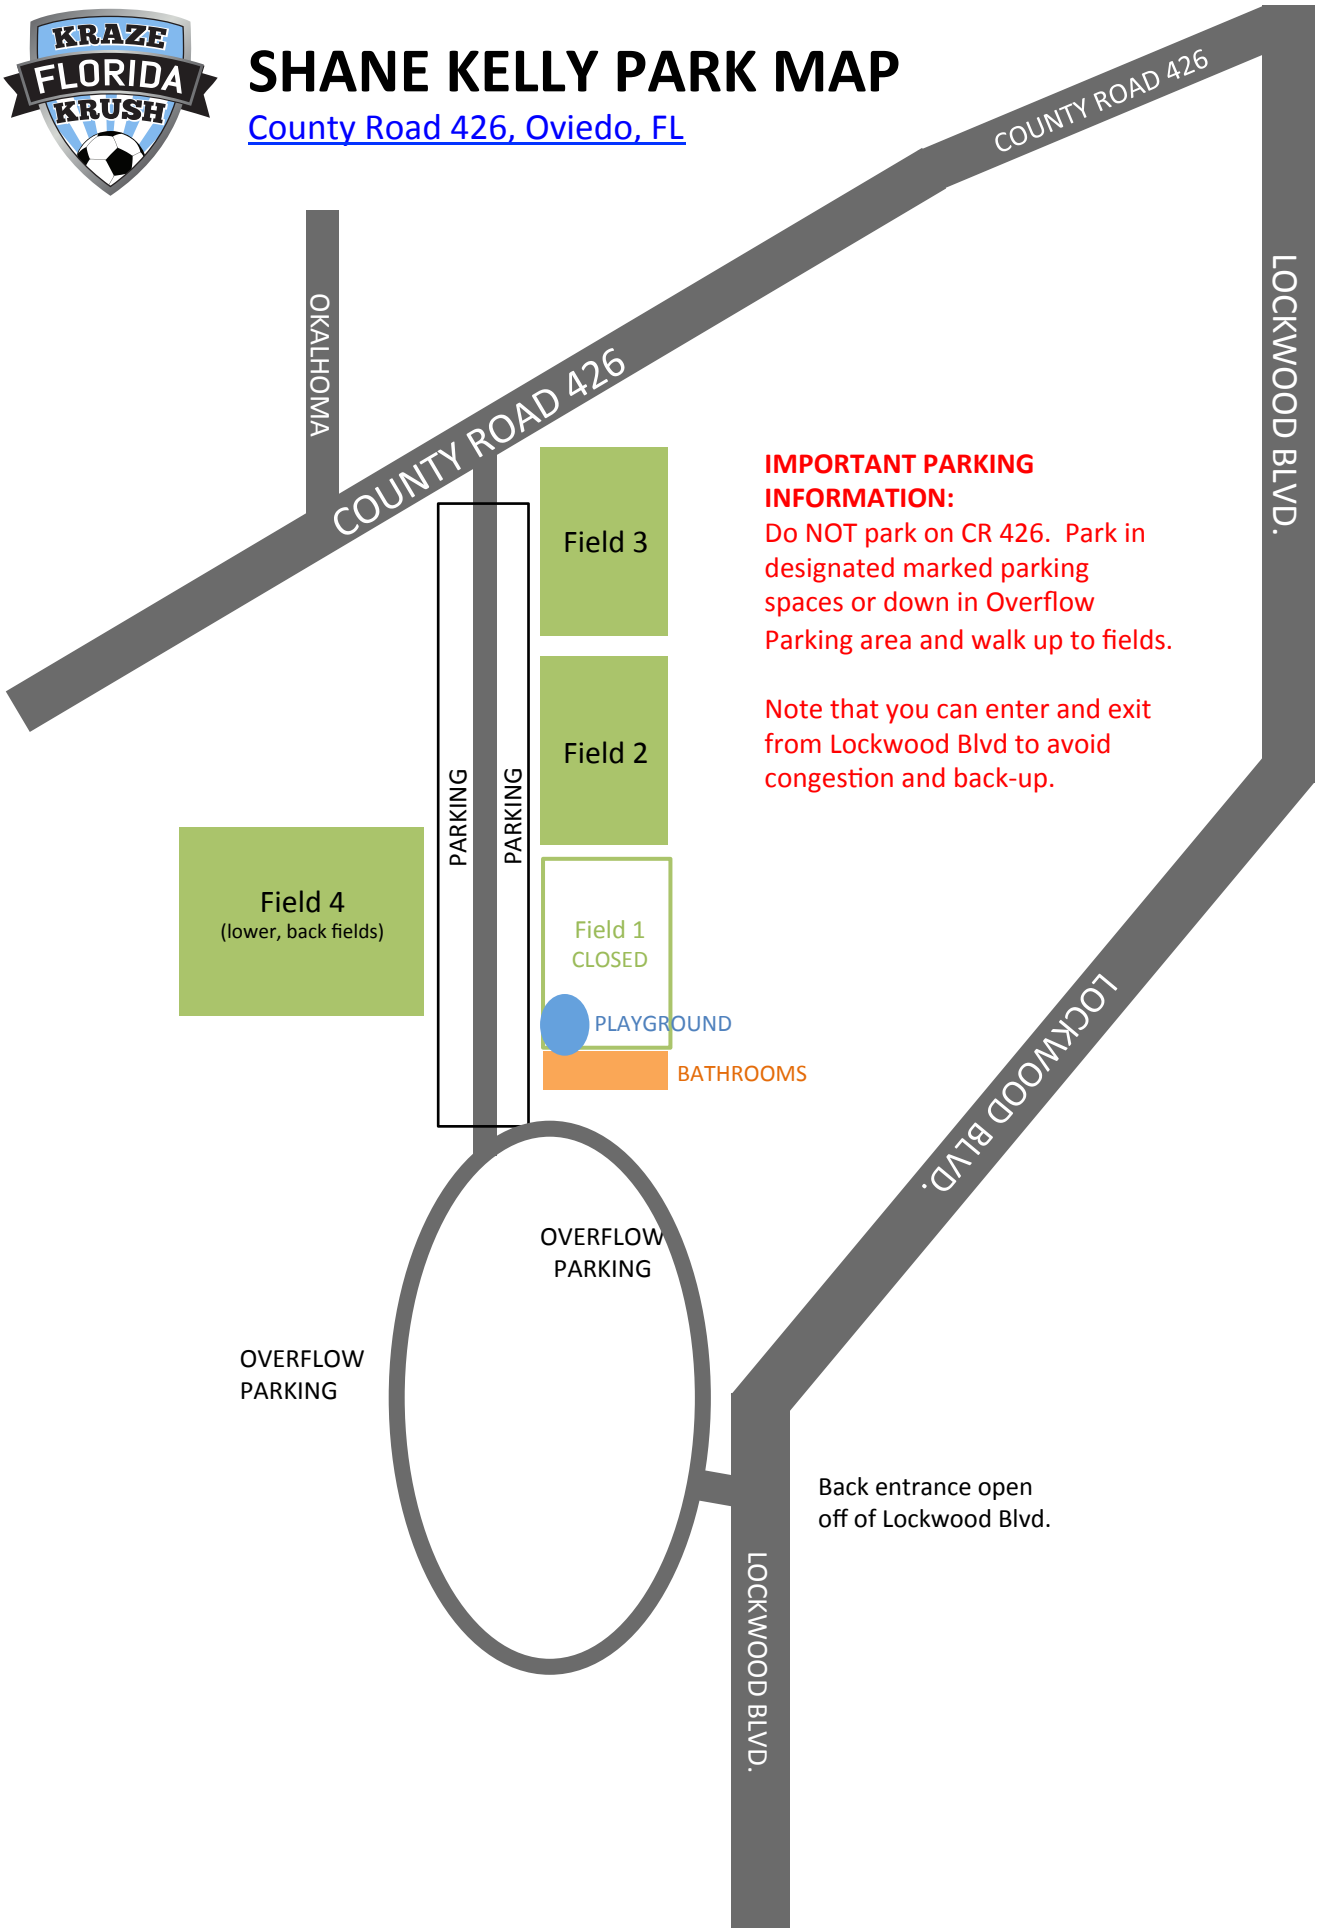

SHANE KELLY PARK MAP

[County Road 426, Oviedo, FL](#)

IMPORTANT PARKING INFORMATION:

Do NOT park on CR 426. Park in designated marked parking spaces or down in Overflow Parking area and walk to fields.

Note that you can enter and exit from Lockwood Blvd to avoid congestion and back-up.