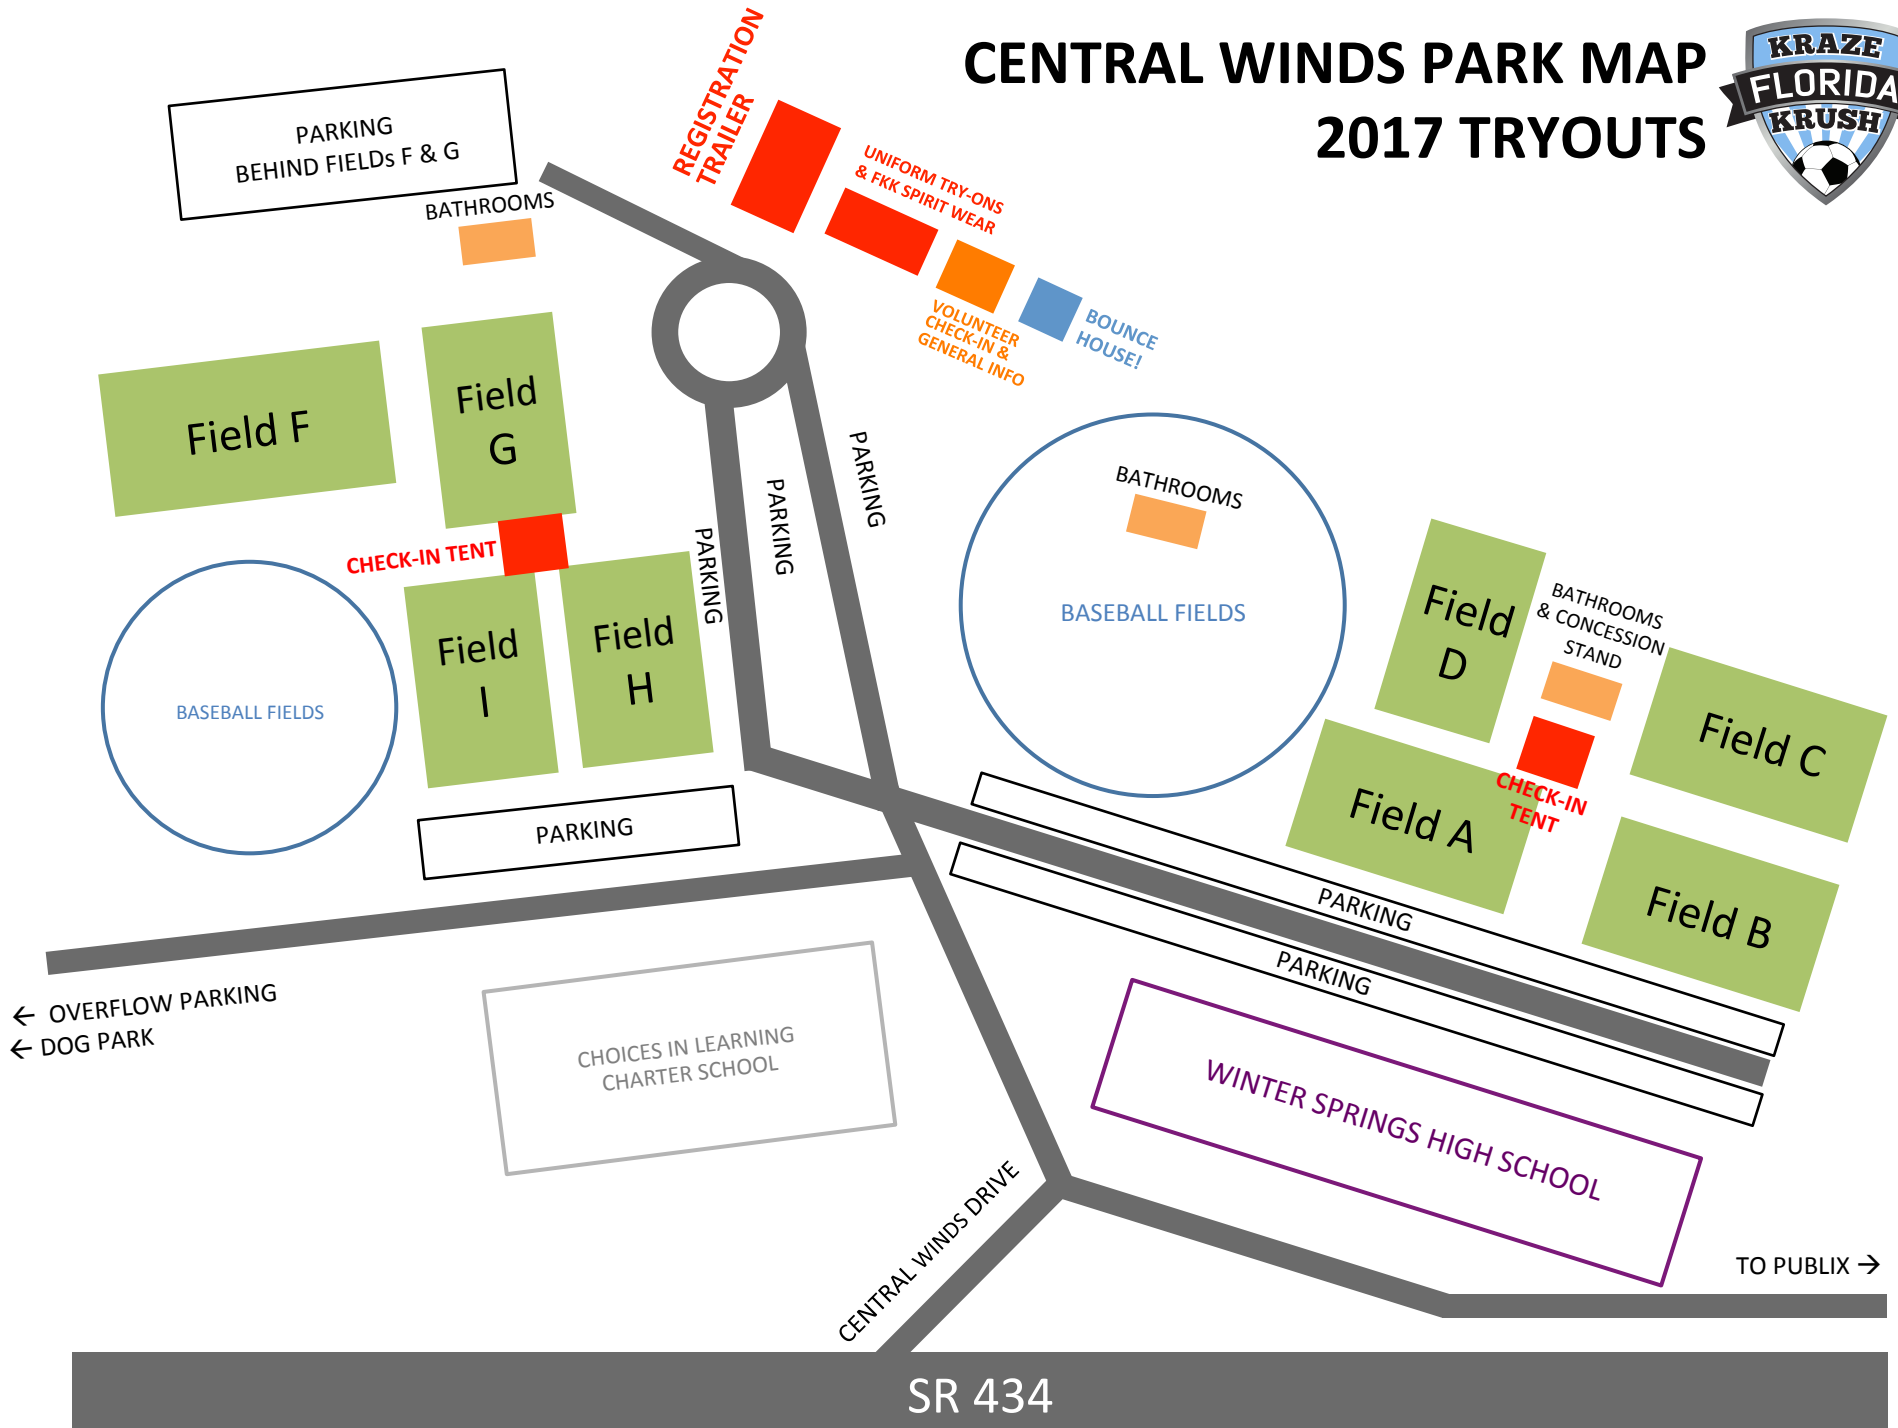

CENTRAL WINDS PARK MAP 2017 TRYOUTS

SR 434