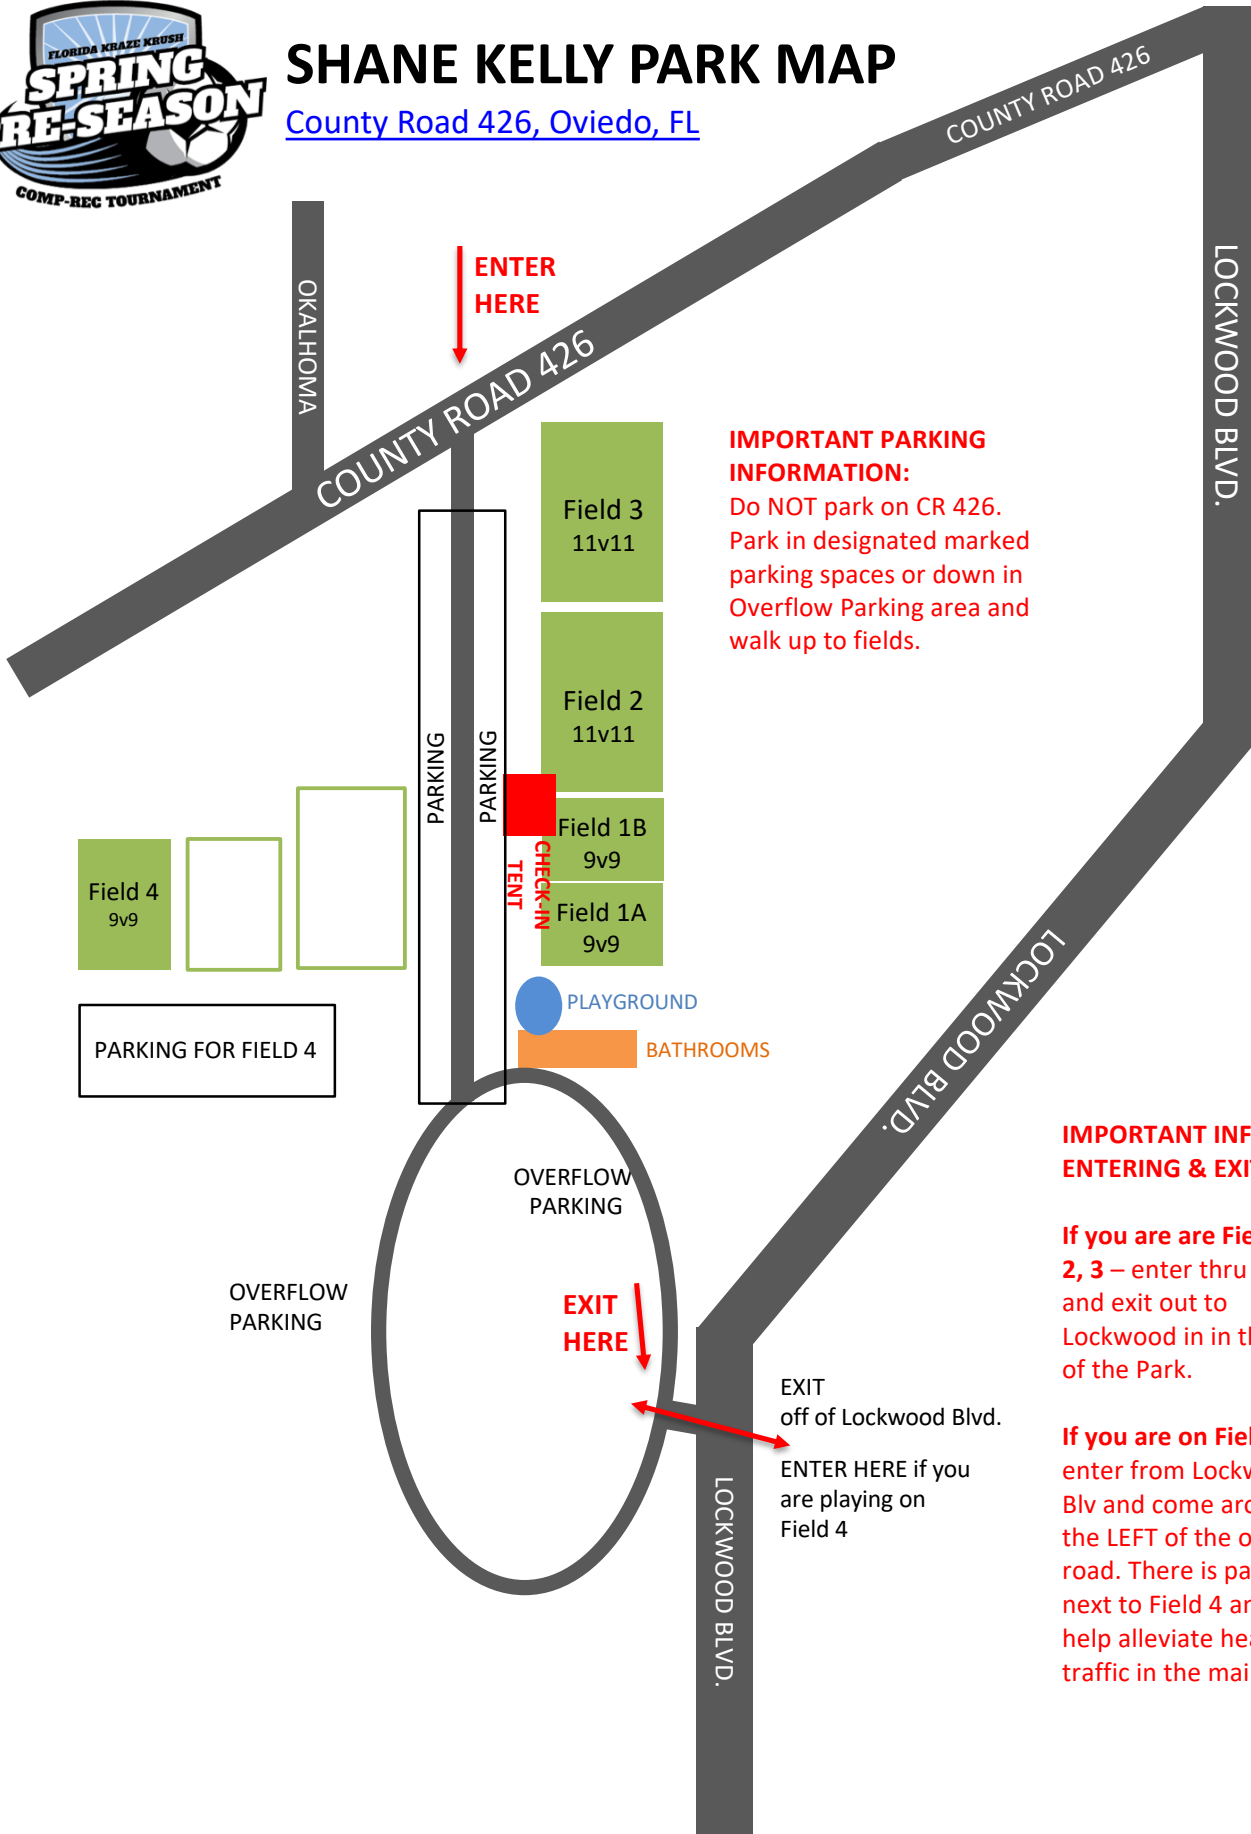

# SHANE KELLY PARK MAP

[County Road 426, Oviedo, FL](#)

**ENTER  
HERE**

**IMPORTANT PARKING INFORMATION:**  
Do NOT park on CR 426. Park in designated marked parking spaces or down in Overflow Parking area and walk up to fields.

**IMPORTANT INFO FOR ENTERING & EXITING:**

**If you are are Fields 1, 2, 3 – enter thru CR426 and exit out to Lockwood in in the back of the Park.**

**If you are on Field 4 – enter from Lockwood Blv and come around the LEFT of the oval road. There is parking next to Field 4 and will help alleviate heavy traffic in the main areas.**

**EXIT  
HERE**

EXIT off of Lockwood Blvd.  
ENTER HERE if you are playing on Field 4