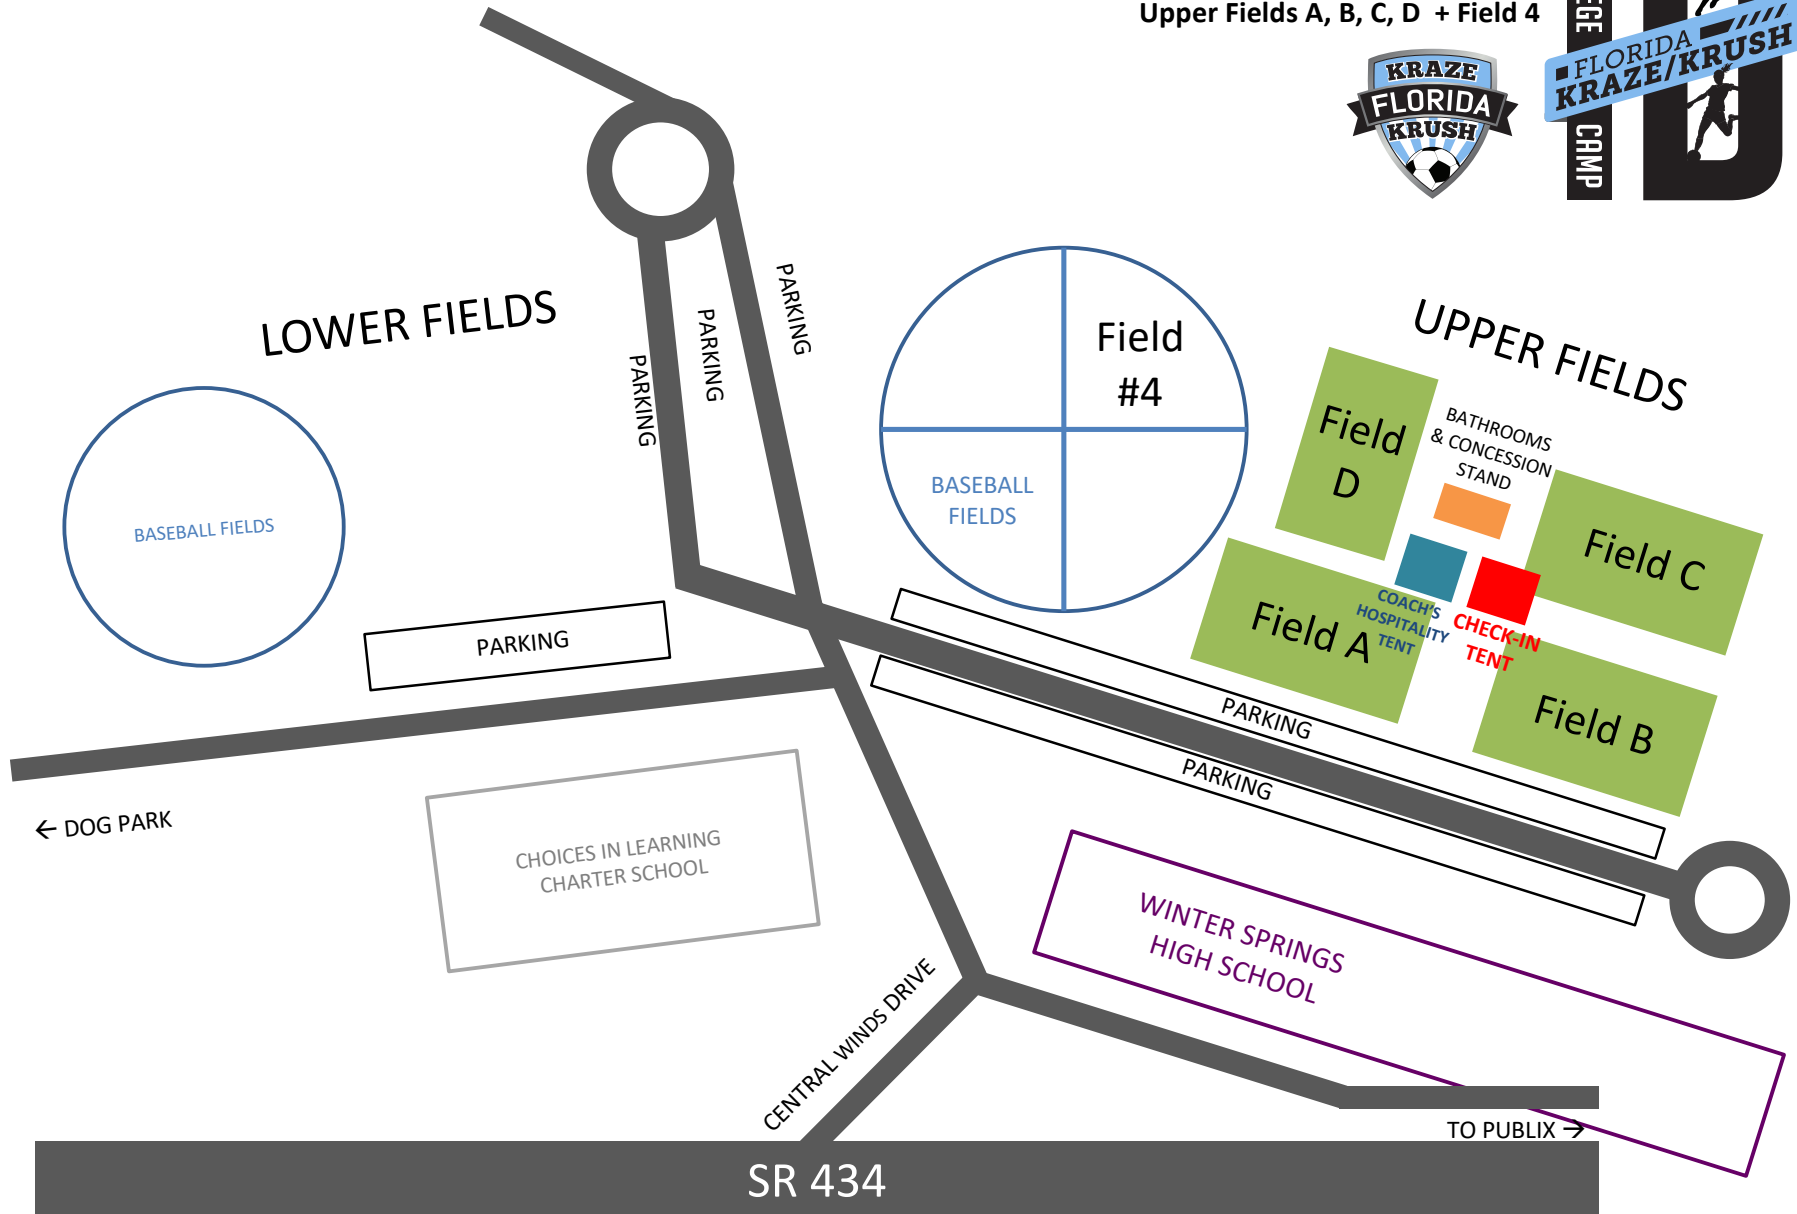

# CENTRAL WINDS PARK MAP

1000 Central Winds Drive, Winter Springs, FL 32708

Upper Fields A, B, C, D + Field 4

SR 434

TO PUBLIX →