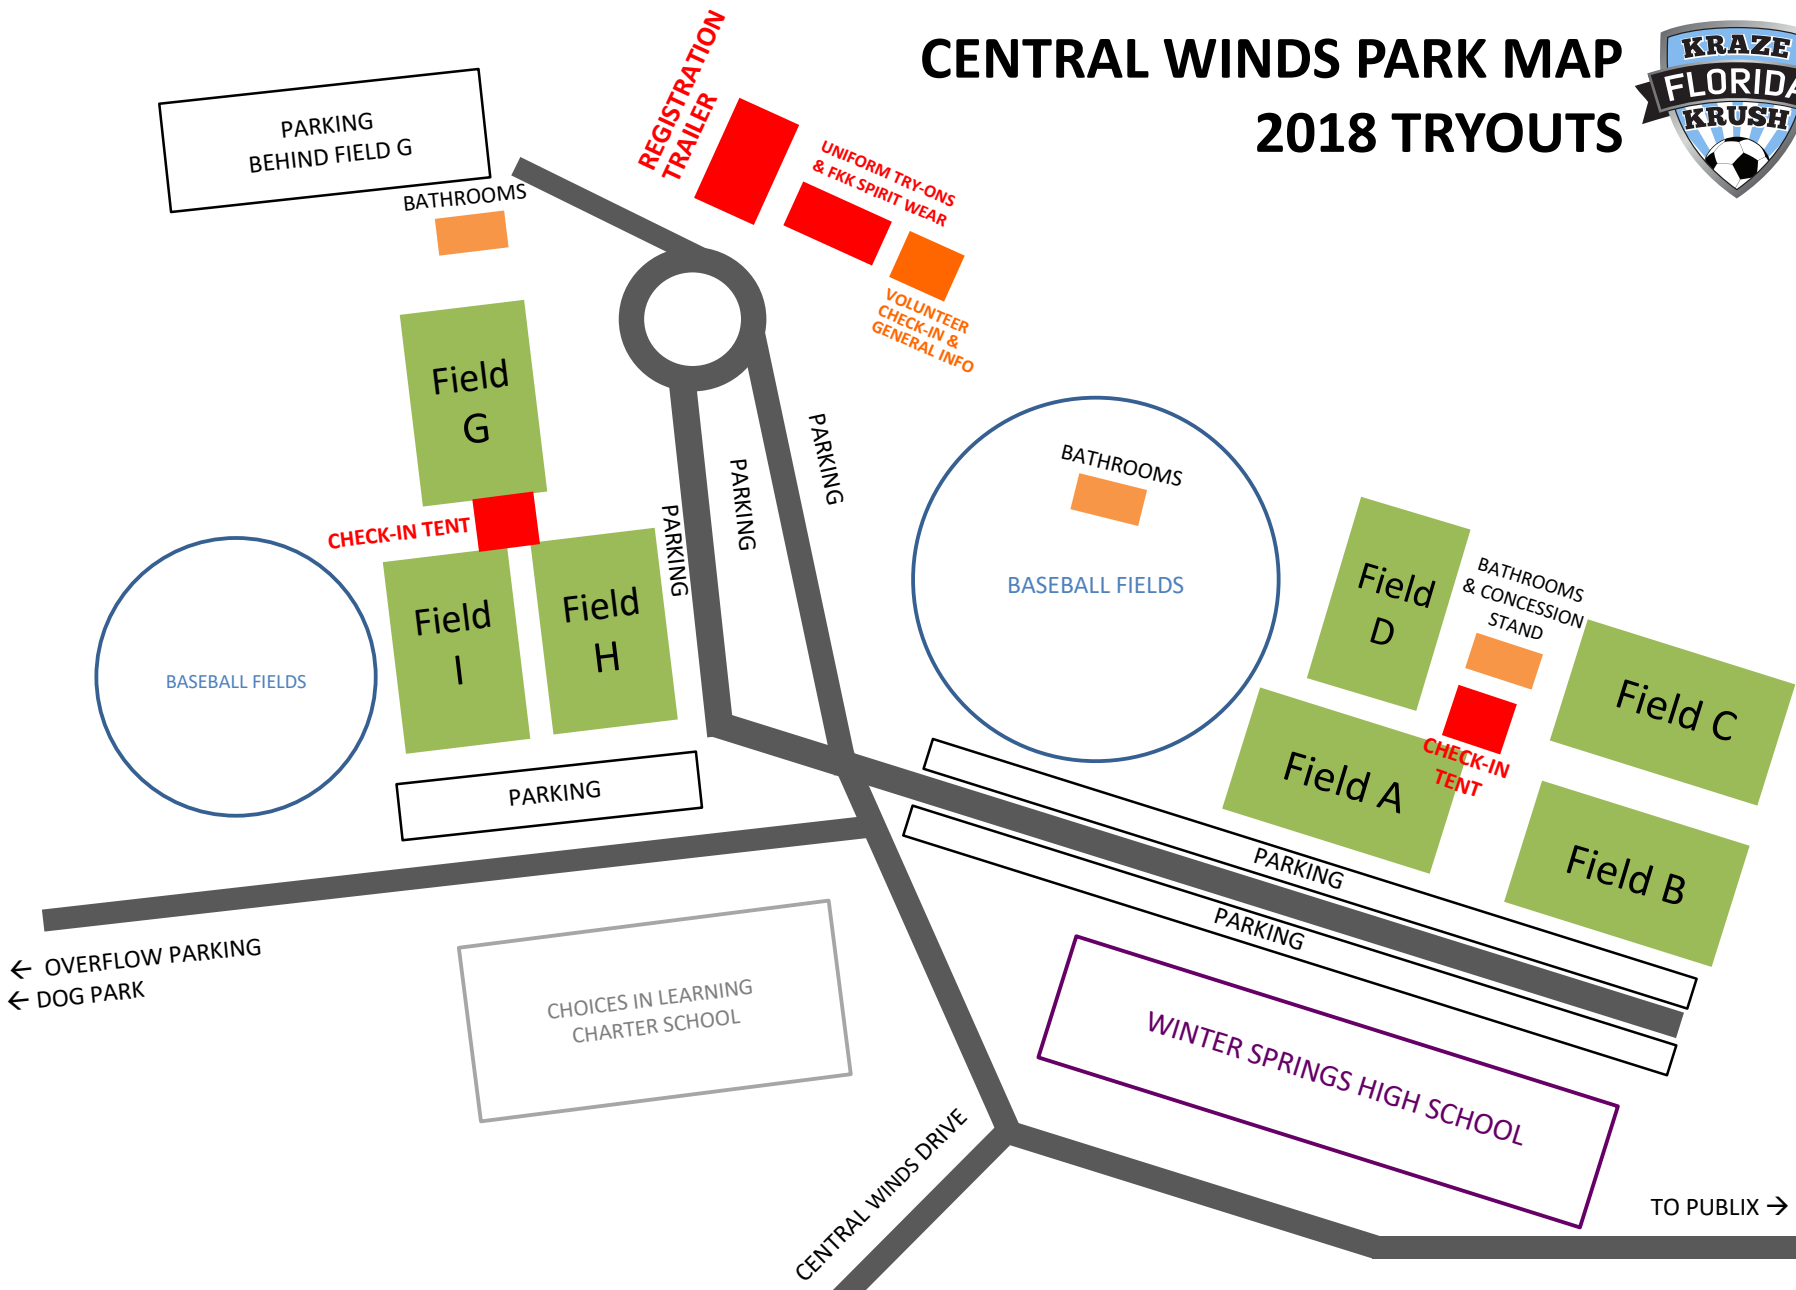

CENTRAL WINDS PARK MAP 2018 TRYOUTS

← OVERFLOW PARKING
← DOG PARK

CENTRAL WINDS DRIVE

TO PUBLIX →

SR 434