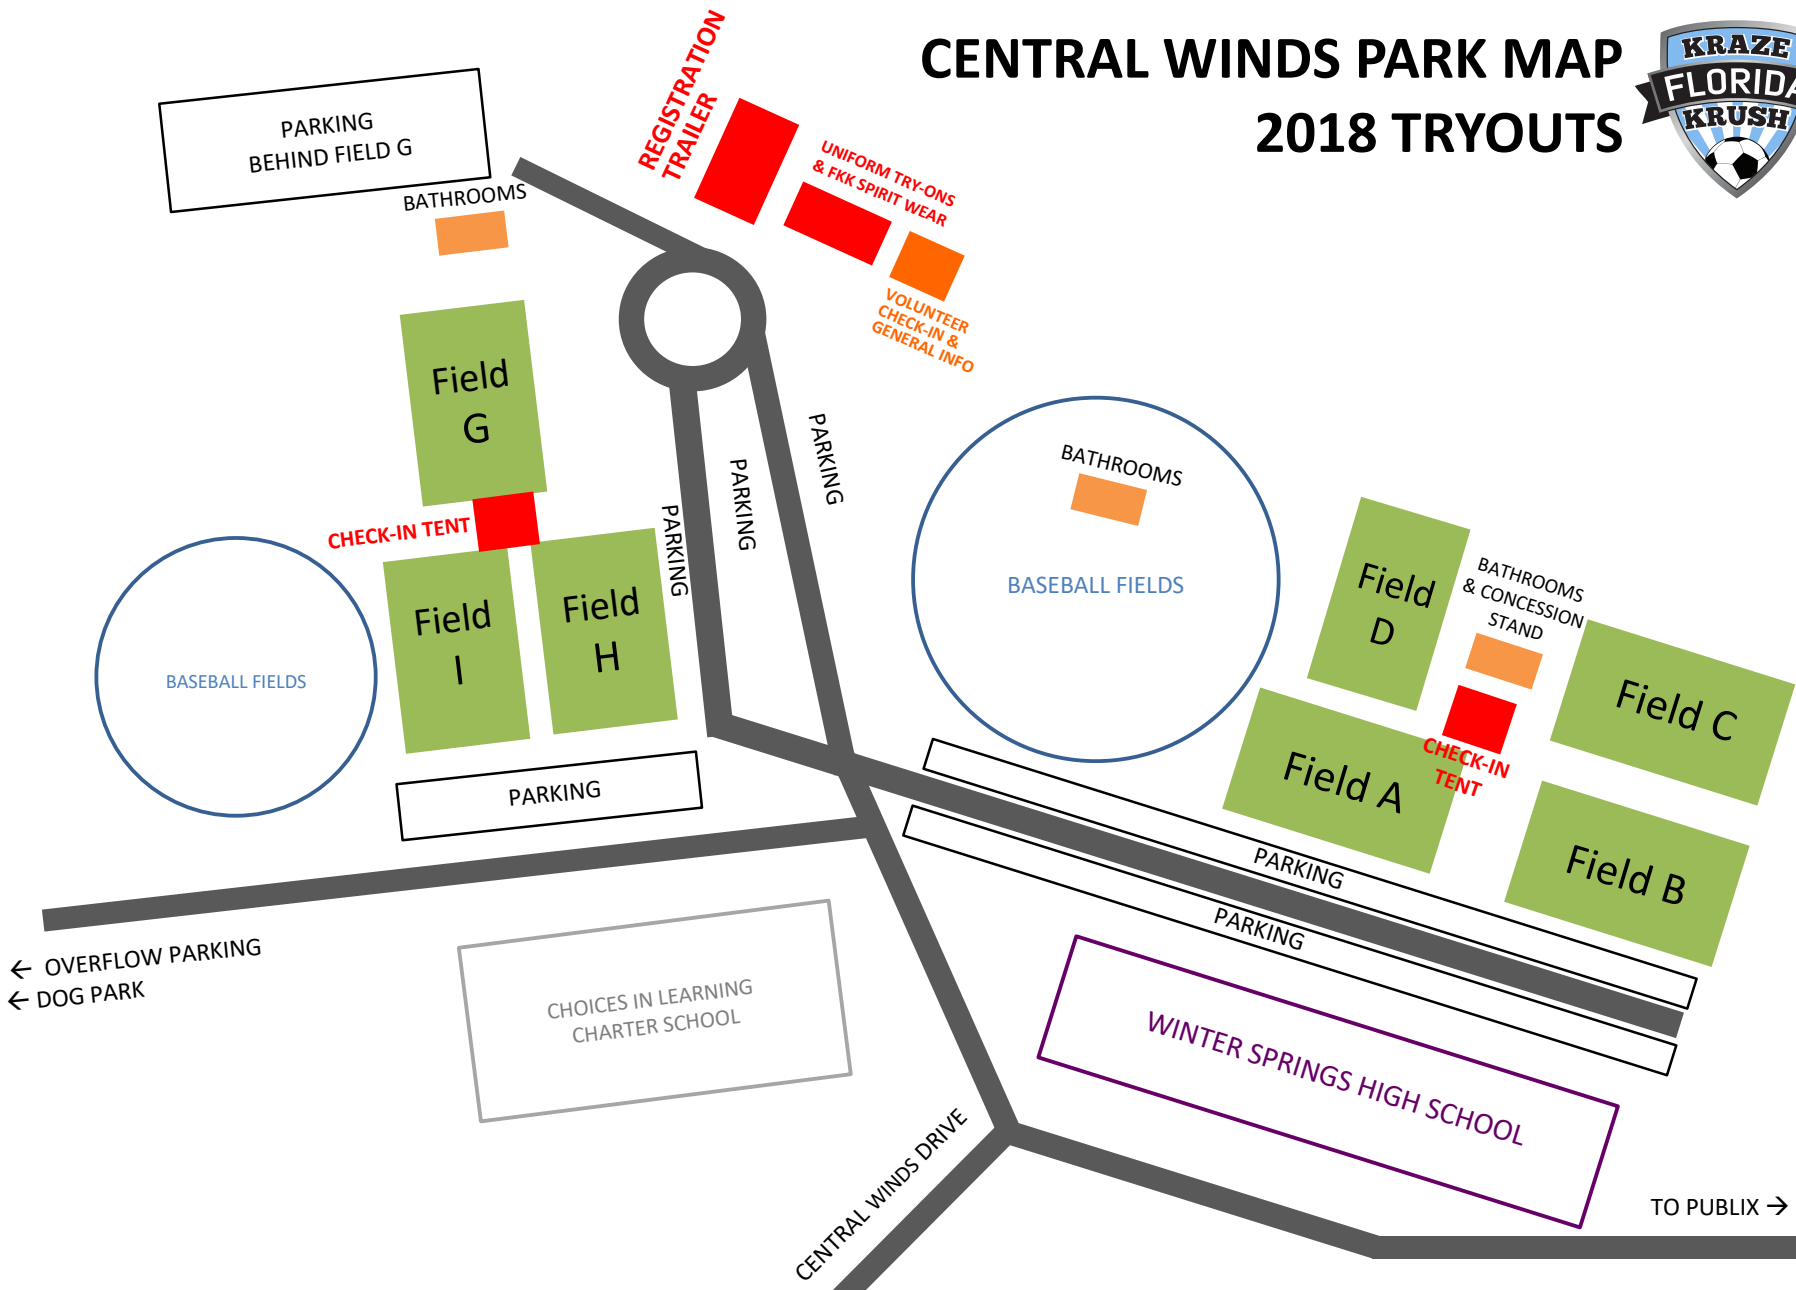

# CENTRAL WINDS PARK MAP 2018 TRYOUTS

SR 434