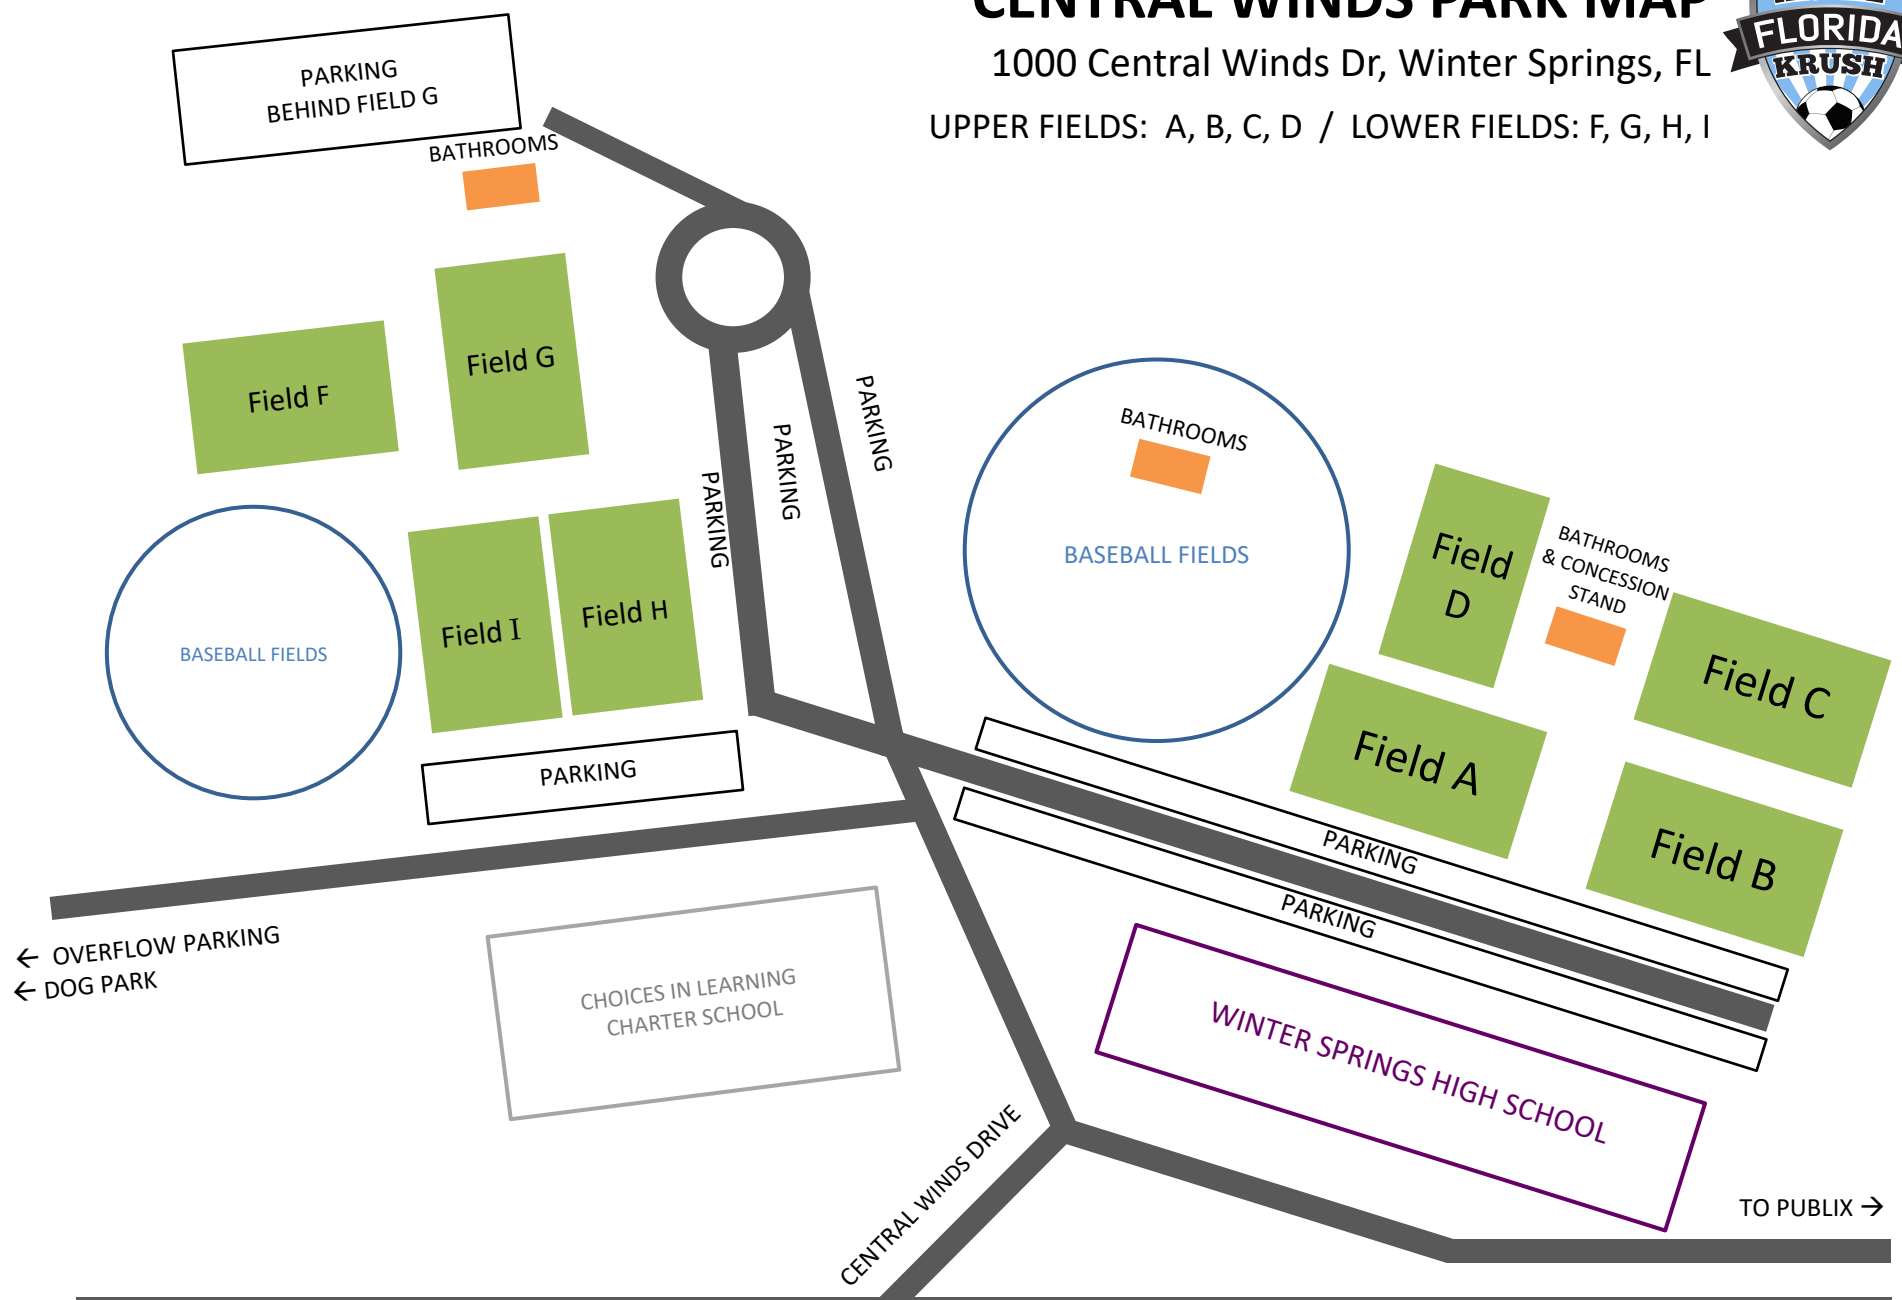

CENTRAL WINDS PARK MAP

1000 Central Winds Dr, Winter Springs, FL

UPPER FIELDS: A, B, C, D / LOWER FIELDS: F, G, H, I

SR 434