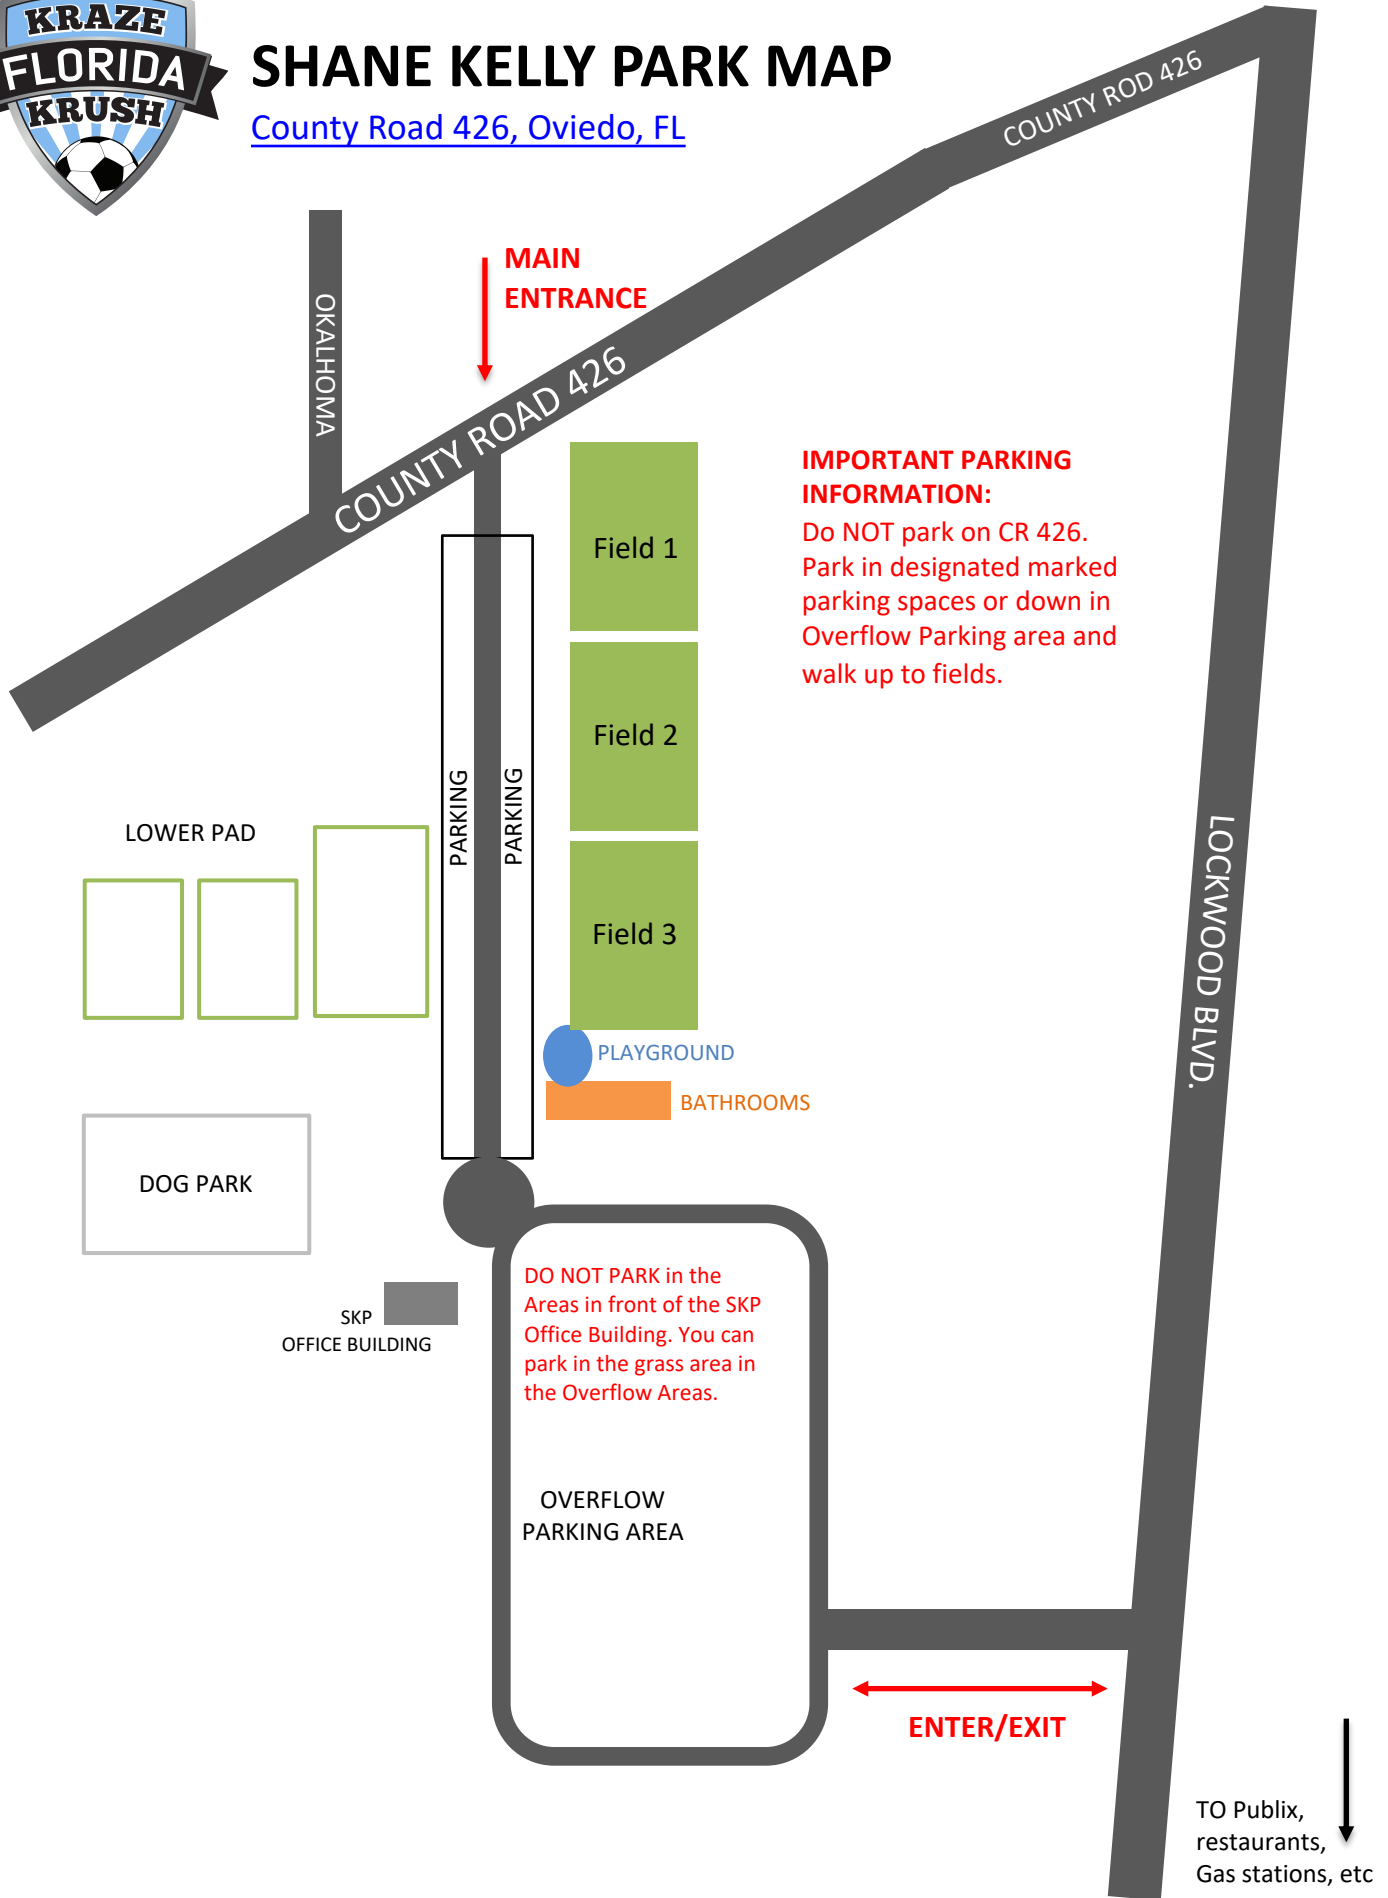

SHANE KELLY PARK MAP

[County Road 426, Oviedo, FL](#)

**MAIN
ENTRANCE**

**IMPORTANT PARKING
INFORMATION:**

Do NOT park on CR 426.
Park in designated marked
parking spaces or down in
Overflow Parking area and
walk up to fields.

DO NOT PARK in the
Areas in front of the SKP
Office Building. You can
park in the grass area in
the Overflow Areas.

OVERFLOW
PARKING AREA

ENTER/EXIT

TO Publix,
restaurants,
Gas stations, etc