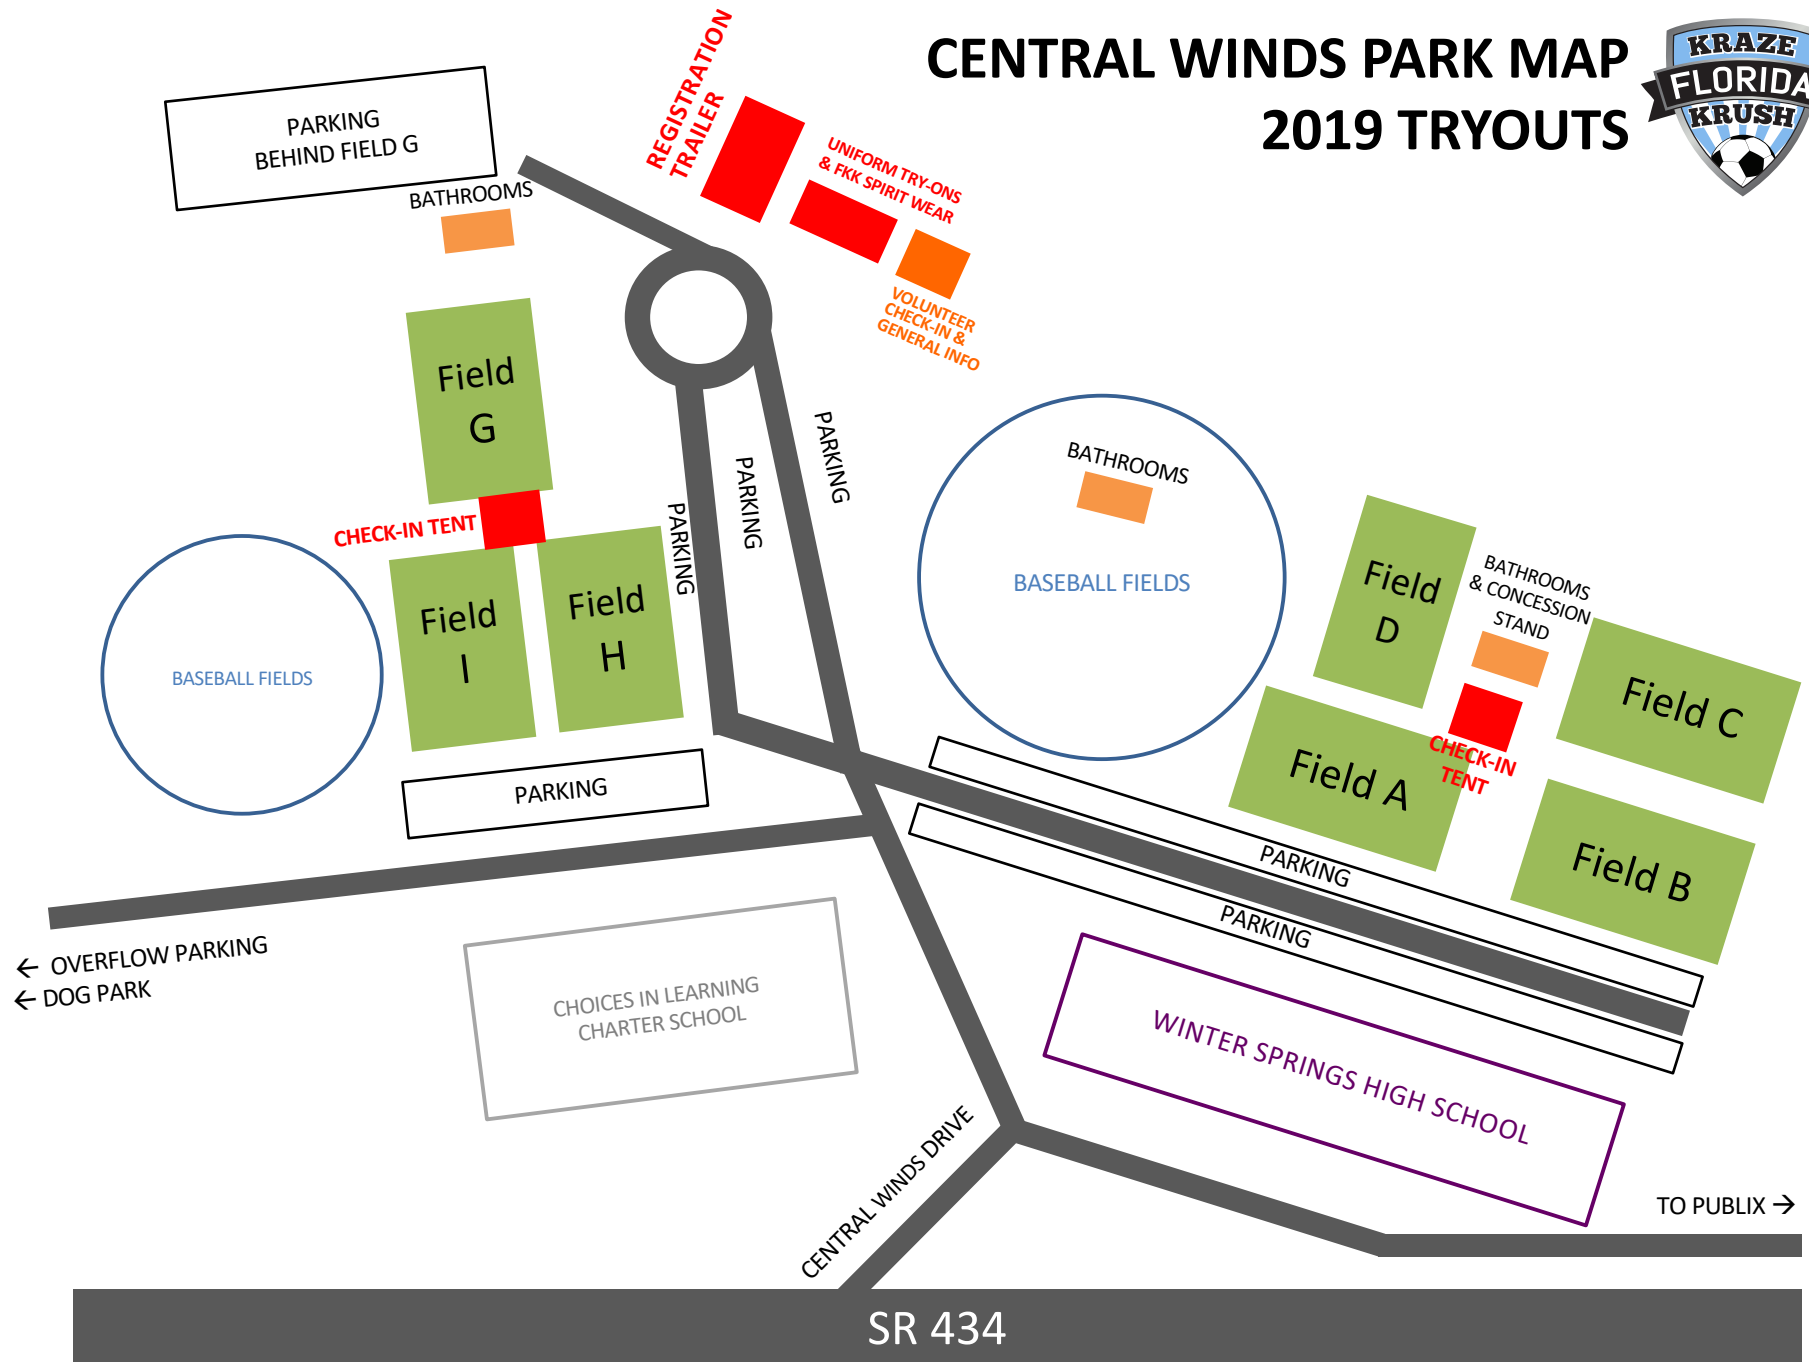

CENTRAL WINDS PARK MAP 2019 TRYOUTS

SR 434