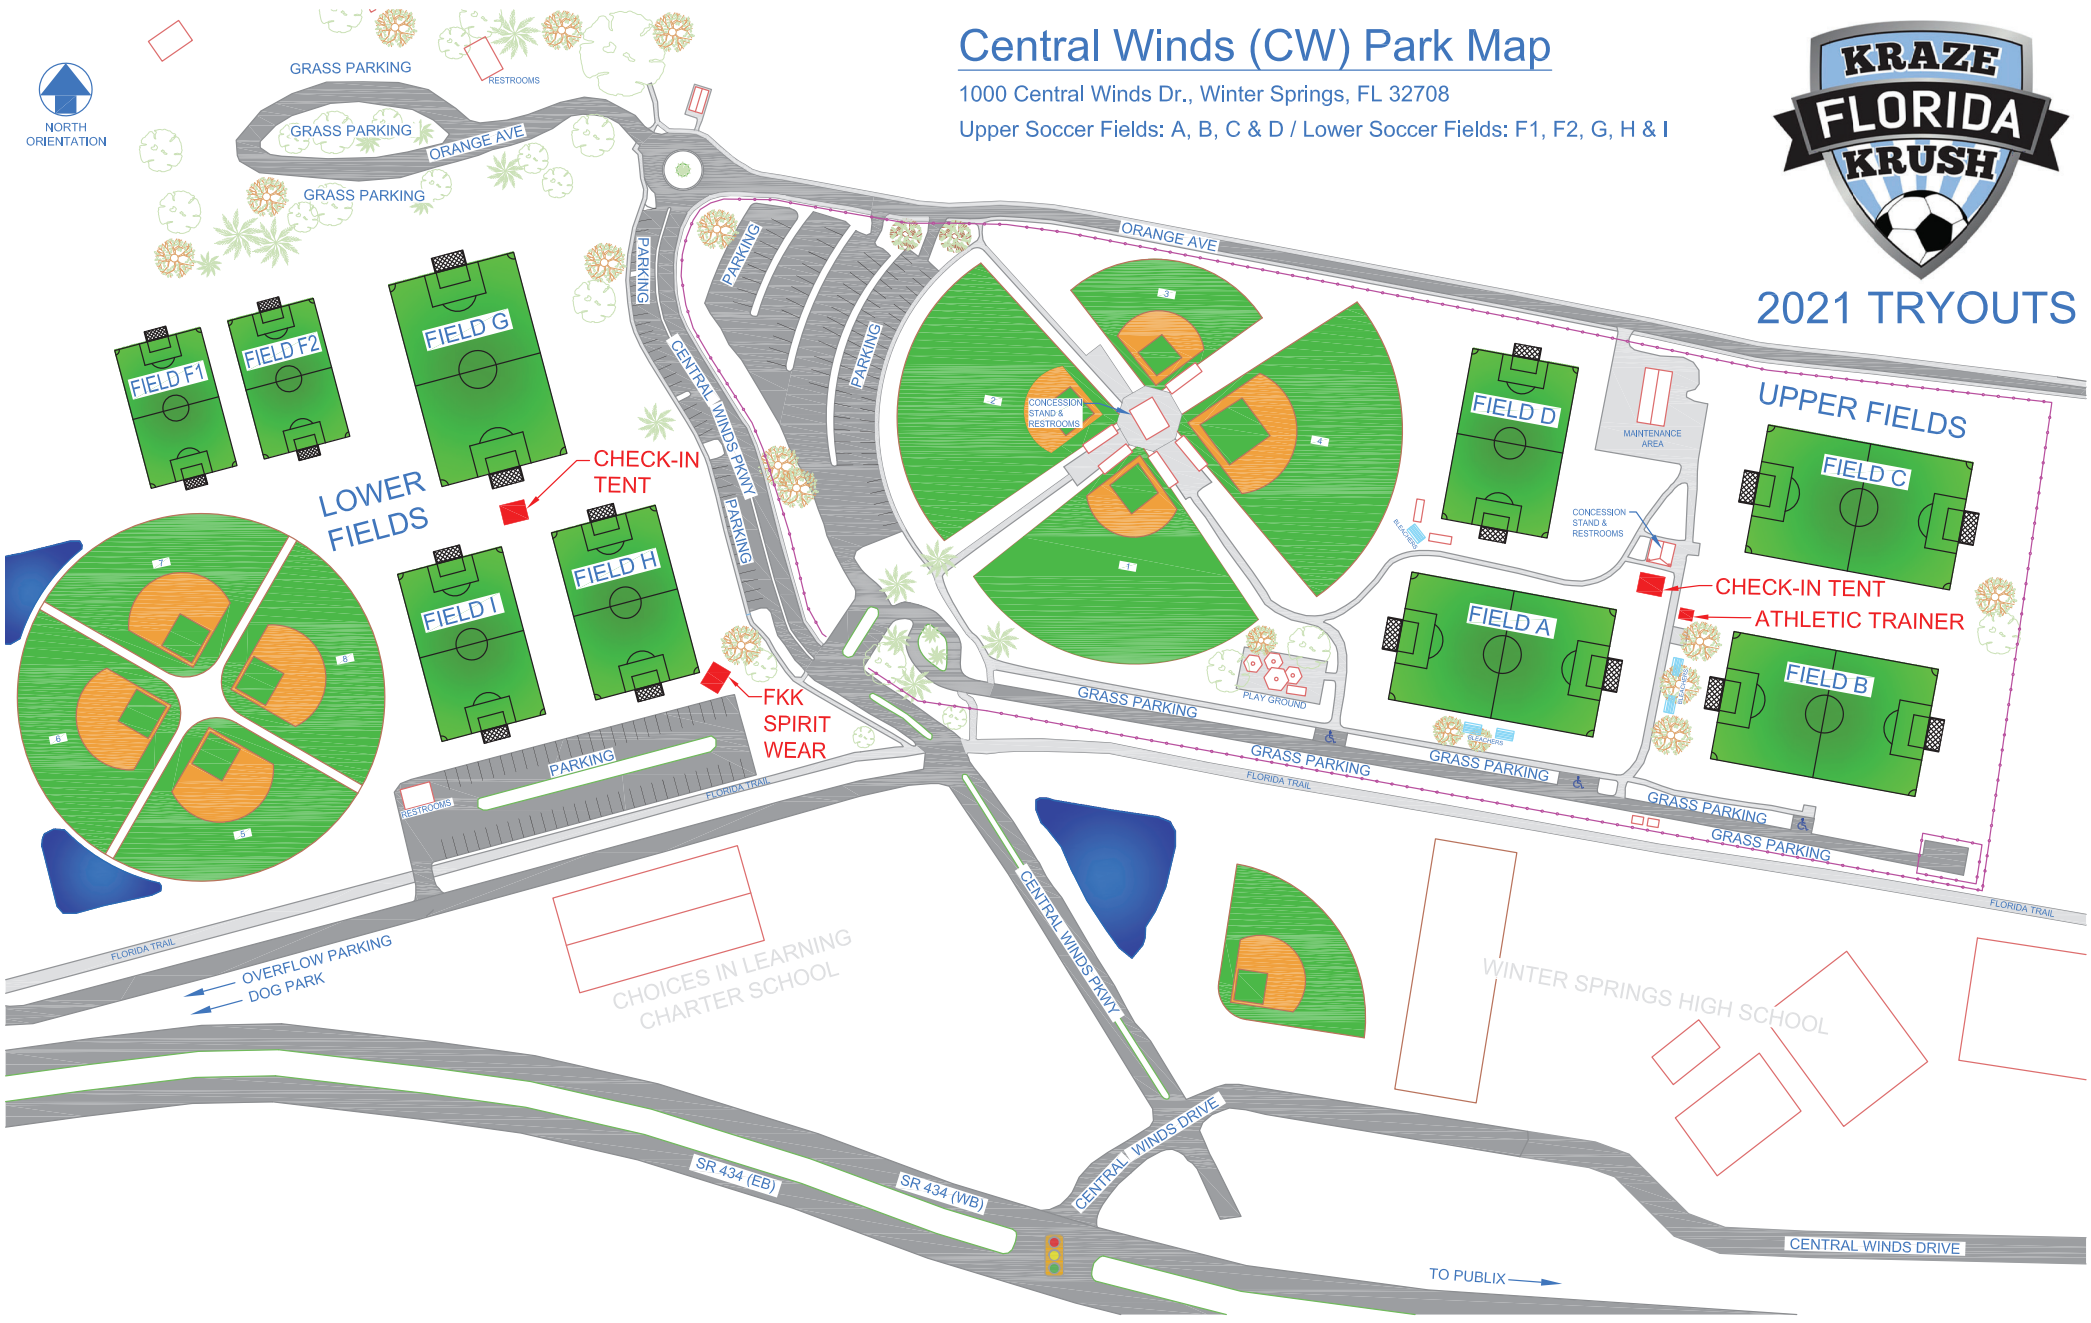

Central Winds (CW) Park Map

1000 Central Winds Dr., Winter Springs, FL 32708

Upper Soccer Fields: A, B, C & D / Lower Soccer Fields: F1, F2, G, H & I

2021 TRYOUTS

CHOICES IN LEARNING
CHARTER SCHOOL

WINTER SPRINGS HIGH SCHOOL