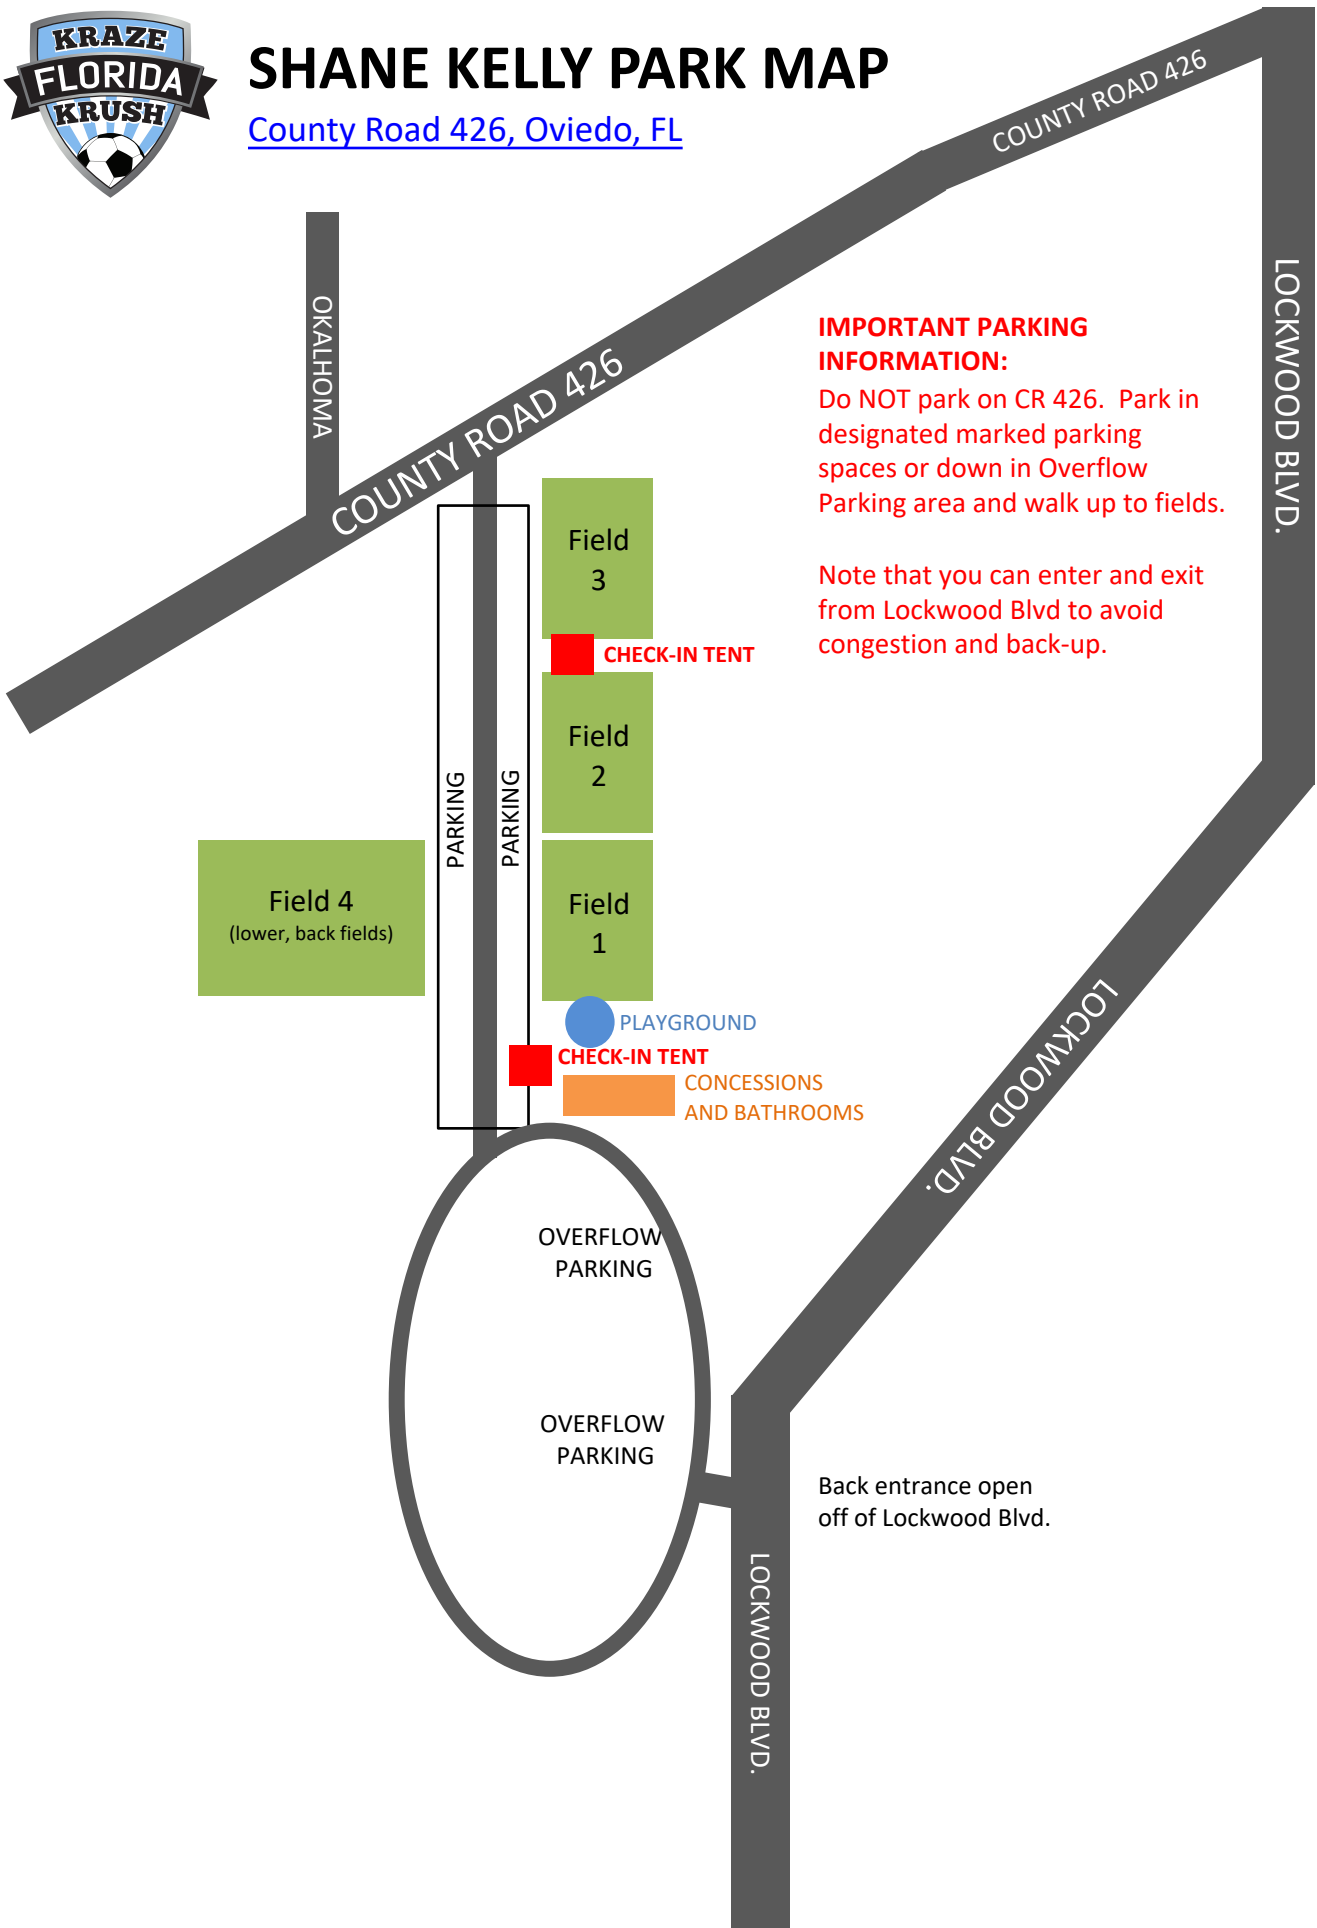

# SHANE KELLY PARK MAP

[County Road 426, Oviedo, FL](#)

### IMPORTANT PARKING INFORMATION:

Do NOT park on CR 426. Park in designated marked parking spaces or down in Overflow Parking area and walk up to fields.

Note that you can enter and exit from Lockwood Blvd to avoid congestion and back-up.

Back entrance open off of Lockwood Blvd.