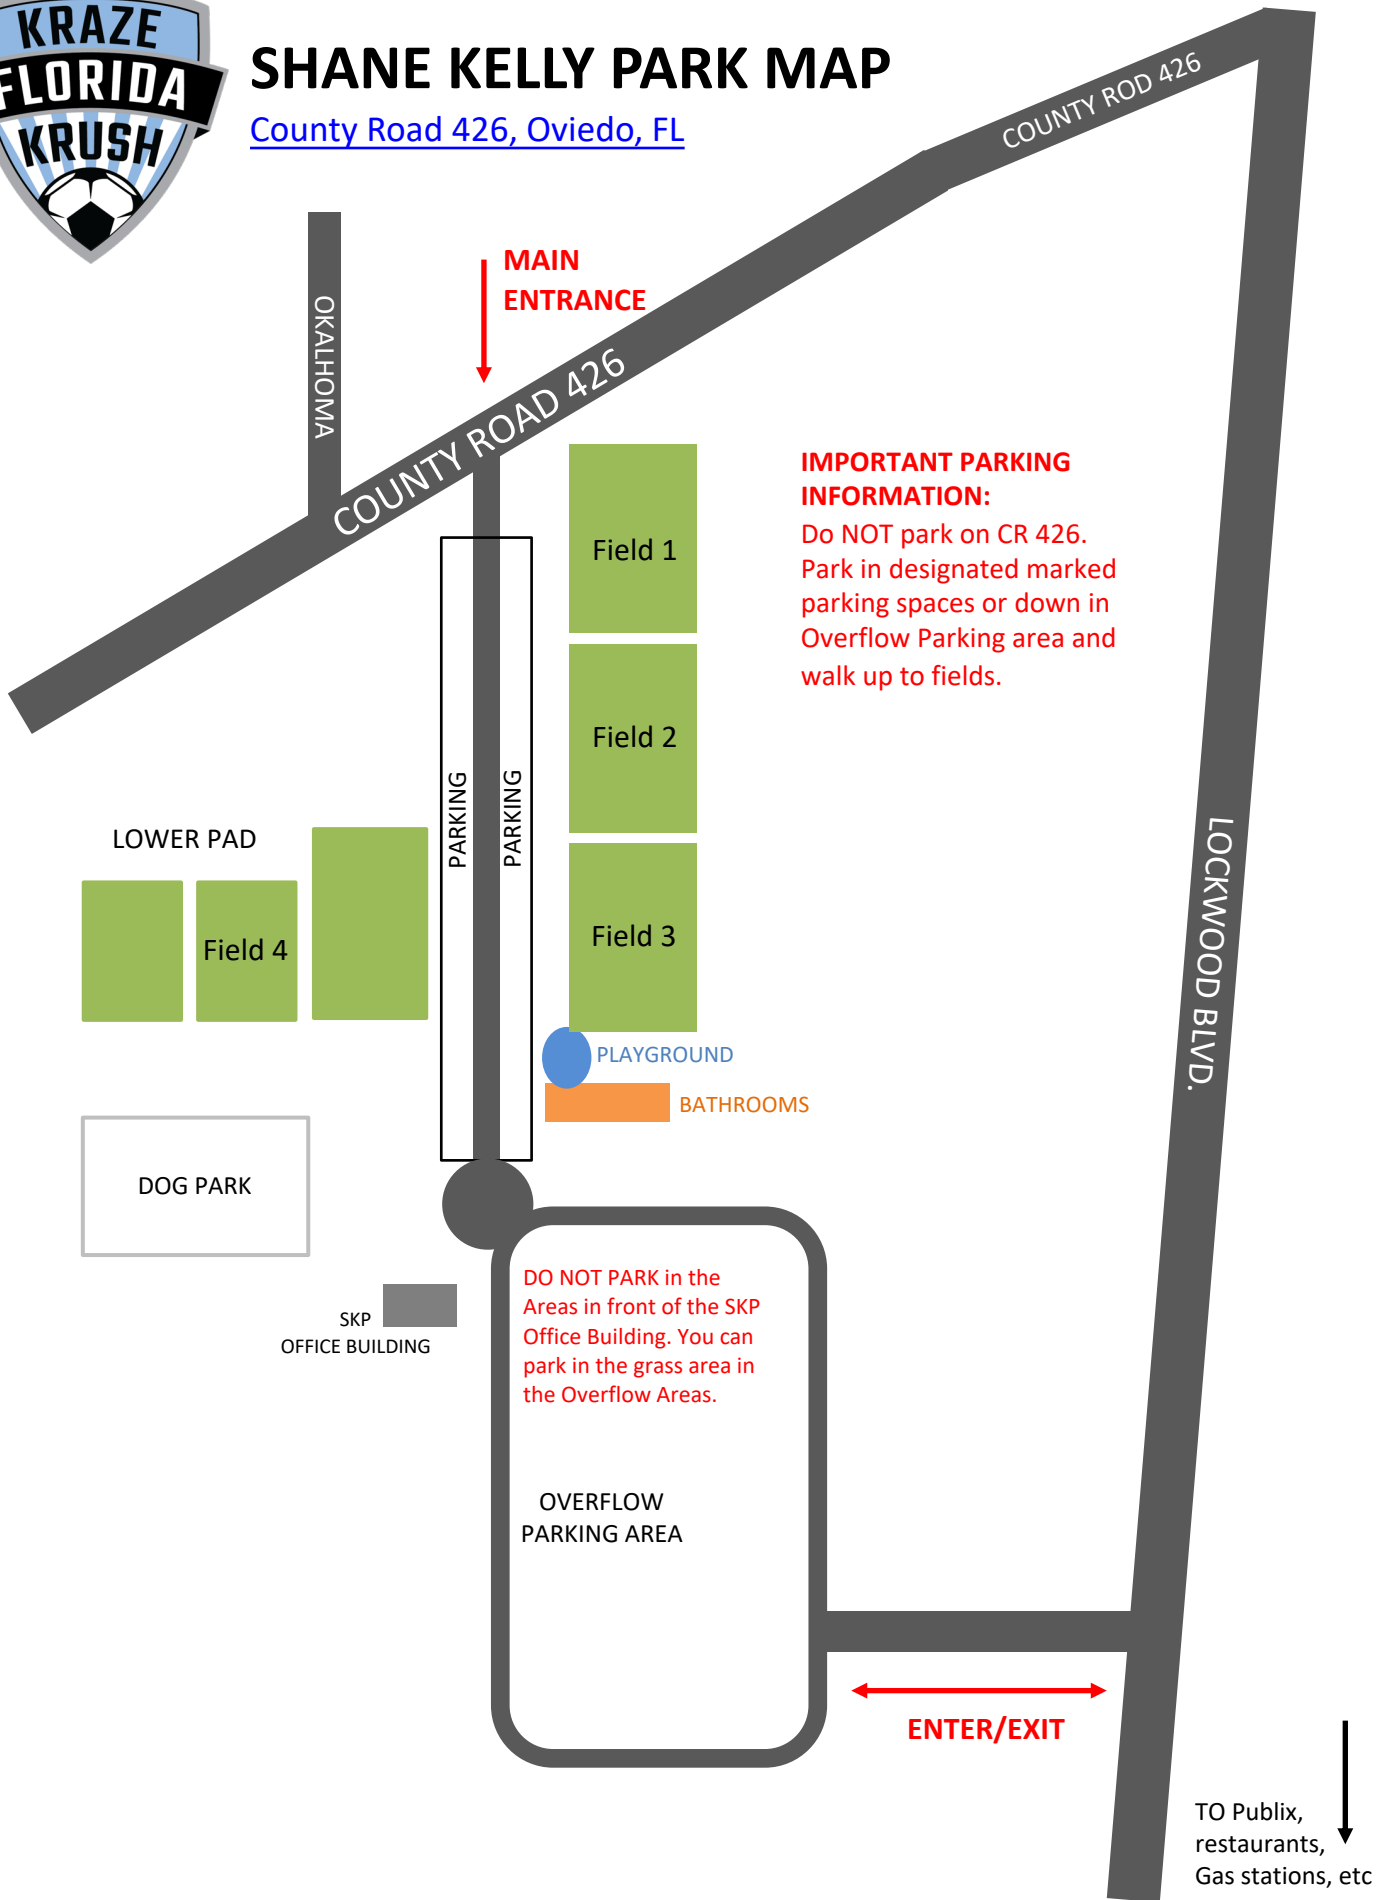

SHANE KELLY PARK MAP

[County Road 426, Oviedo, FL](#)

IMPORTANT PARKING INFORMATION:
Do NOT park on CR 426. Park in designated marked parking spaces or down in Overflow Parking area and walk up to fields.

DO NOT PARK in the Areas in front of the SKP Office Building. You can park in the grass area in the Overflow Areas.

TO Publix, restaurants, Gas stations, etc