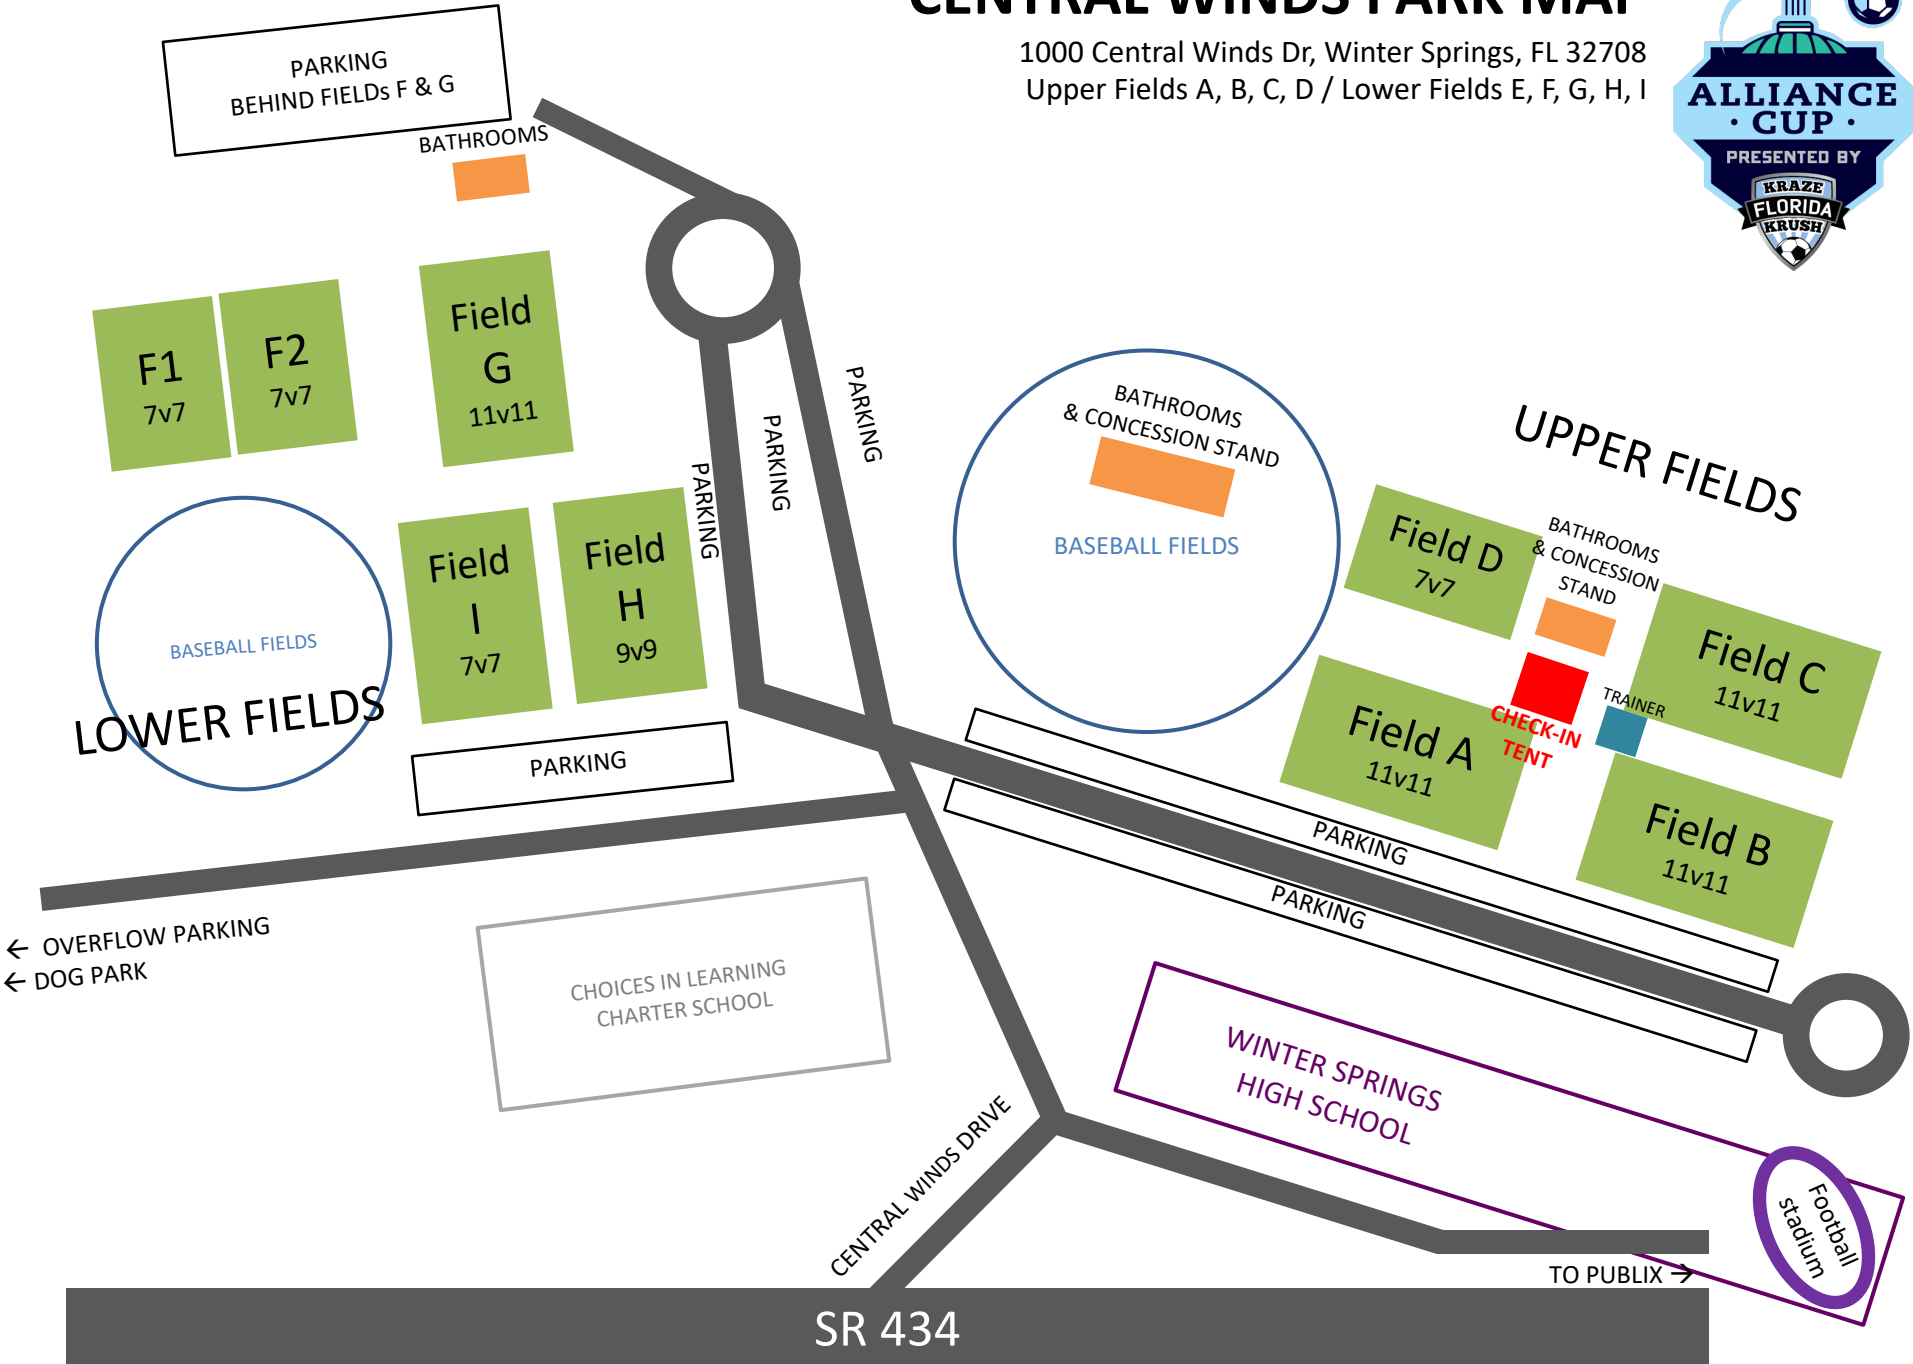

CENTRAL WINDS PARK MAP

1000 Central Winds Dr, Winter Springs, FL 32708
Upper Fields A, B, C, D / Lower Fields E, F, G, H, I

SR 434

TO PUBLIX →